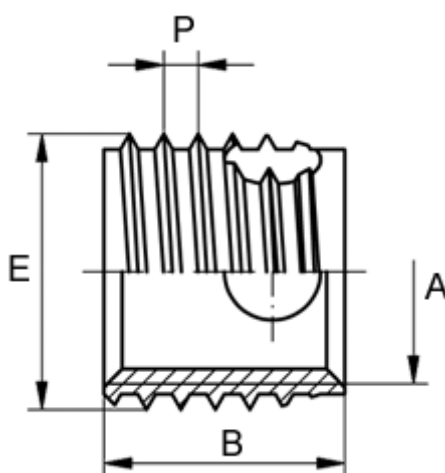

Article number: 12348000050800
Description: KLEE-coil 348 000 050.800
M 5 Brass

Measures

Female thread A	= M5
Length B	= 10
Male thread E	= 6.5
Min hole depth blind hole	= 13
Pre-drilled max	= 6.2
Pre-drilled min	= 6.1
Thread pitch P	= 0.80
Type	= 348 000 050 ...